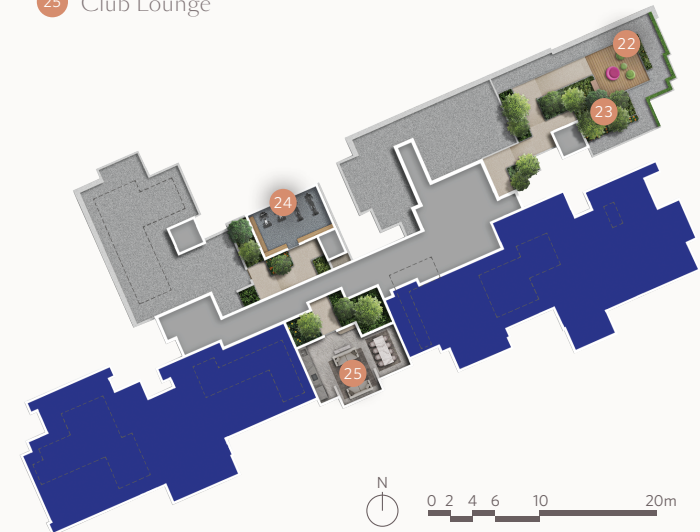

Site Plan

MEYER BLUE

Experiential Luxury by the Coast

Site Plan

1ST STOREY

- 1 Grand Arrival
- 2 Concierge
- 3 Management Office (81 Meyer Road)
- 4 Water Cascade
- 5 Kid's Play
- 6 Kid's Pool
- 7 Gourmet Pavilion
- 8 Spa Cove
- 9 Island Oasis Deck
- 10 Function Room 1 (The Pacific)
- 11 Shower and Changing Rooms
- 12 Steam Rooms
- 13 Archipelago Pool
- 14 Function Room 2 (The Atlantic)
- 15 Oasis Lawn
- 16 Wellness Pavilion
- 17 Garden Lawn
- 18 Sun Deck with Pool Cabanas
- 19 Social Lounge
- 20 40m Lap Pool
- 21 Coastal Gym

OTHER FACILITIES

- A Guard House
- B Electrical Substation
- C Genset
- D Side Gate
- E Ventilation Shaft
- F Bicycle Park
- G Bicycle Park (Basement 1)
- H Bin Centre (Basement 1)
- Outline of Water Tank at Roof

THE MEYER CLUB (26TH STOREY)

- 22 Sky Terrace
- 23 Sky Lawn
- 24 Sky Gym
- 25 Club Lounge

Artist's Impression

BP NO: A1716-00015-2023-BP01 DATED 13/08/2024

Choice Units

83 MEYER ROAD, SINGAPORE 437910

BEDROOM	TYPE	AREA
	2-Bedroom Premium	BP1 62sqm 667sqft
		BP1(p) 62sqm 667sqft
	2-Bedroom Premium + Study	BPS1 66sqm 710sqft
		BPS1(p) 66sqm 710sqft
	3-Bedroom	C1 92sqm 990sqft
		C1(p) 92sqm 990sqft
	3-Bedroom Premium	CP1 106sqm 1,141sqft
	4-Bedroom Premium (with Private Lift)	DP1 142sqm 1,528sqft
		DP1(p) 142sqm 1,528sqft
		DP2 141sqm 1,518sqft
		DP2(p) 141sqm 1,518sqft
	4-Bedroom Premium + Study (with Private Lift)	DPS1 161sqm 1,733sqft
		DPS1(p) 161sqm 1,733sqft
	5-Bedroom Suite (with Private Lift)	E1 177sqm 1,905sqft
		E1(p) 177sqm 1,905sqft
	Penthouse	PH1 278sqm 2,992sqft
		PH2 274sqm 2,949sqft
	The Meyer Club	